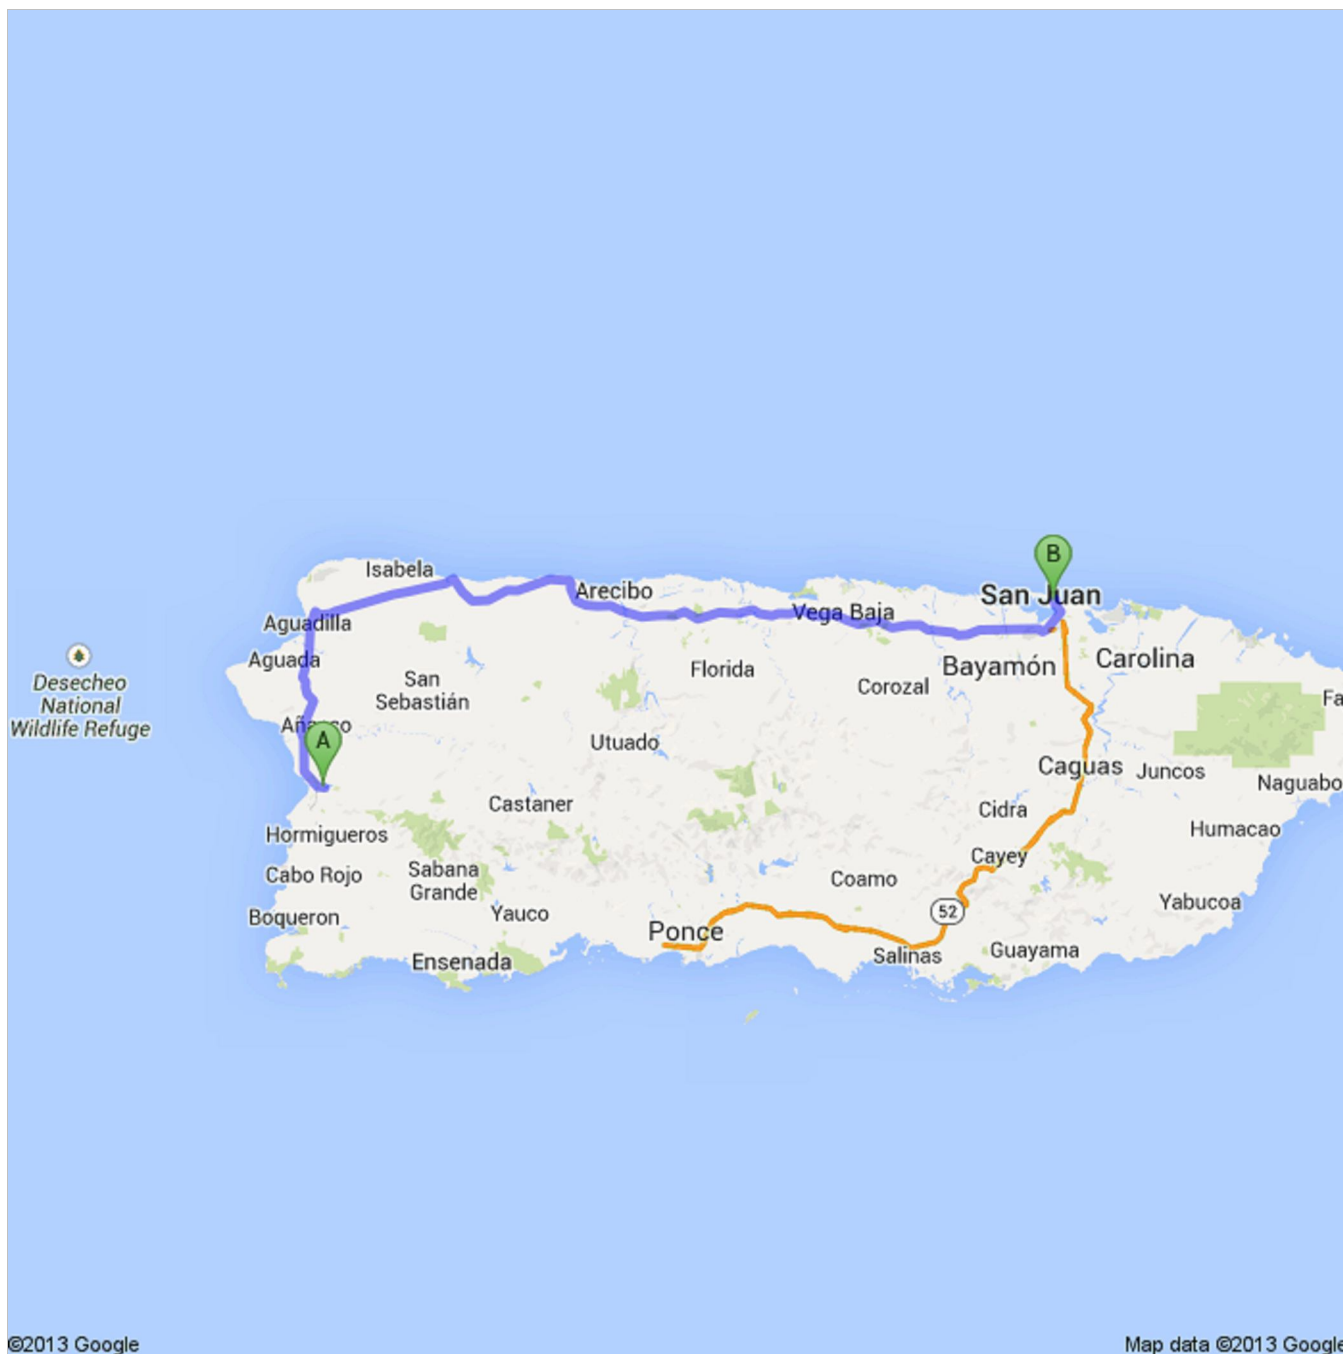

Directions to Sailing Dreams

Apartado 9020507, San Juan Bay Marina, Fernandez Juncos Ave.Parada 10., San Juan, PR 00902

158 km – about 1 hour 51 mins

From Rincon Beach Resort, Rincon.

Sailing Dreams is located on: 482 Fernandez Juncos Avenue, San Juan 00901-3223

Rincon Beach Resort
 115 Puerto Rico 106, Añasco, 00682, Puerto Rico

1. Head **southwest** on **Calle Balboa** toward **Cll Pablo Flores Olivieri**

go 140 m
 total 140 m

 2. Take the 2nd right onto **Avenida Pedro Albizu Campos**
 About 2 mins

go 900 m
 total 1.1 km

3. Continue onto **Avenida Alfonso Valdés Cobián**
 About 2 mins

go 900 m
 total 1.9 km

4. Continue onto **Avenida Eugenio María De Hostos**
 About 1 min

go 900 m
 total 2.9 km

22

6. Keep right to continue on **Puerto Rico 22**
 Partial toll road
 About 46 mins

go 78.3 km
 total 151 km

7. Take the exit on the left toward **Expreso John F. Kennedy**

go 400 m
 total 151 km

8. Keep left at the fork and merge onto **Expreso John F. Kennedy**
 About 2 mins

go 2.6 km
 total 154 km