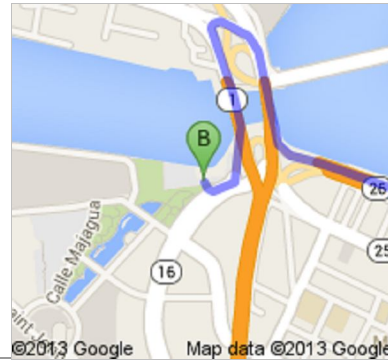

**Directions to Sailing Dreams**

Apartado 9020507, San Juan Bay Marina, Fernandez Juncos Ave.Parada 10., San Juan, PR 00902

**28.0 mi** – about **35 mins**

From Westin Rio Mar, Rio Grande.

Sailing Dreams is located on: 482 Fernandez Juncos Avenue, San Juan 00901-3223

About 12 mins

go 12.4 mi  
total 18.1 mi7. Continue onto **Expreso Román Baldorioty de Castro**

About 10 mins

go 9.2 mi  
total 27.3 mi

1

8. Take the exit onto **PR-1 N**go 0.2 mi  
total 27.5 mi9. Slight left onto **Avenida Fernández Juncos**go 420 ft  
total 27.6 mi

 10. Slight left toward **Avenida Fernández Juncos**

go 272 ft  
total 27.7 mi

11. Continue straight onto **Avenida Fernández Juncos**

go 0.1 mi  
total 27.8 mi

 12. Exit onto **PR-16**

go 0.1 mi  
total 27.9 mi

 13. Turn right

go 52 ft  
total 28.0 mi

 14. Turn left

go 20 ft  
total 28.0 mi

**Sailing Dreams**

Apartado 9020507, San Juan Bay Marina, Fernandez Juncos Ave.Parada 10,, San Juan, PR 00902

These directions are for planning purposes only. You may find that construction projects, traffic, weather, or other events may cause conditions to differ from the map results, and you should plan your route accordingly. You must obey all signs or notices regarding your route.