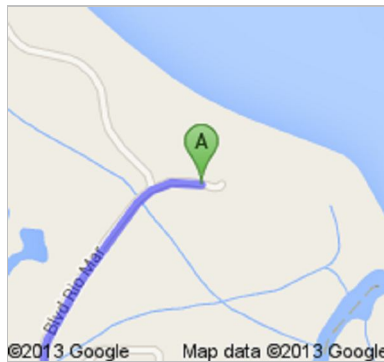

**Directions to Sailing Dreams**

Apartado 9020507, San Juan Bay Marina, Fernandez Juncos Ave.Parada 10., San Juan, PR 00902

**28.0 mi** – about **35 mins**

From Westin Rio Mar, Rio Grande.

Sailing Dreams is located on: 482 Fernandez Juncos Avenue, San Juan 00901-3223

**Wyndham Grand Rio Mar Beach Resort & Spa**  
6000 Rio Mar Blvd, Rio Grande, PR 00745 - (787)  
888-6000

1. Head **west** toward **Blvd Rio Mar**

go 436 ft  
total 436 ft

2. Continue straight onto **Blvd Rio Mar**  
About 1 min

go 0.4 mi  
total 0.5 mi

3. Turn right toward **PR-968**  
About 2 mins

go 0.4 mi  
total 0.9 mi

4. Turn left onto **PR-968**  
About 2 mins

go 0.8 mi  
total 1.7 mi

66

6. Take the exit on the left onto **PR-66****Toll road**

About 12 mins

go 12.4 mi  
total 18.1 mi7. Continue onto **Expreso Román Baldorioty de Castro**

About 10 mins

go 9.2 mi  
total 27.3 mi

1

8. Take the exit onto **PR-1 N**go 0.2 mi  
total 27.5 mi9. Slight left onto **Avenida Fernández Juncos**go 420 ft  
total 27.6 mi