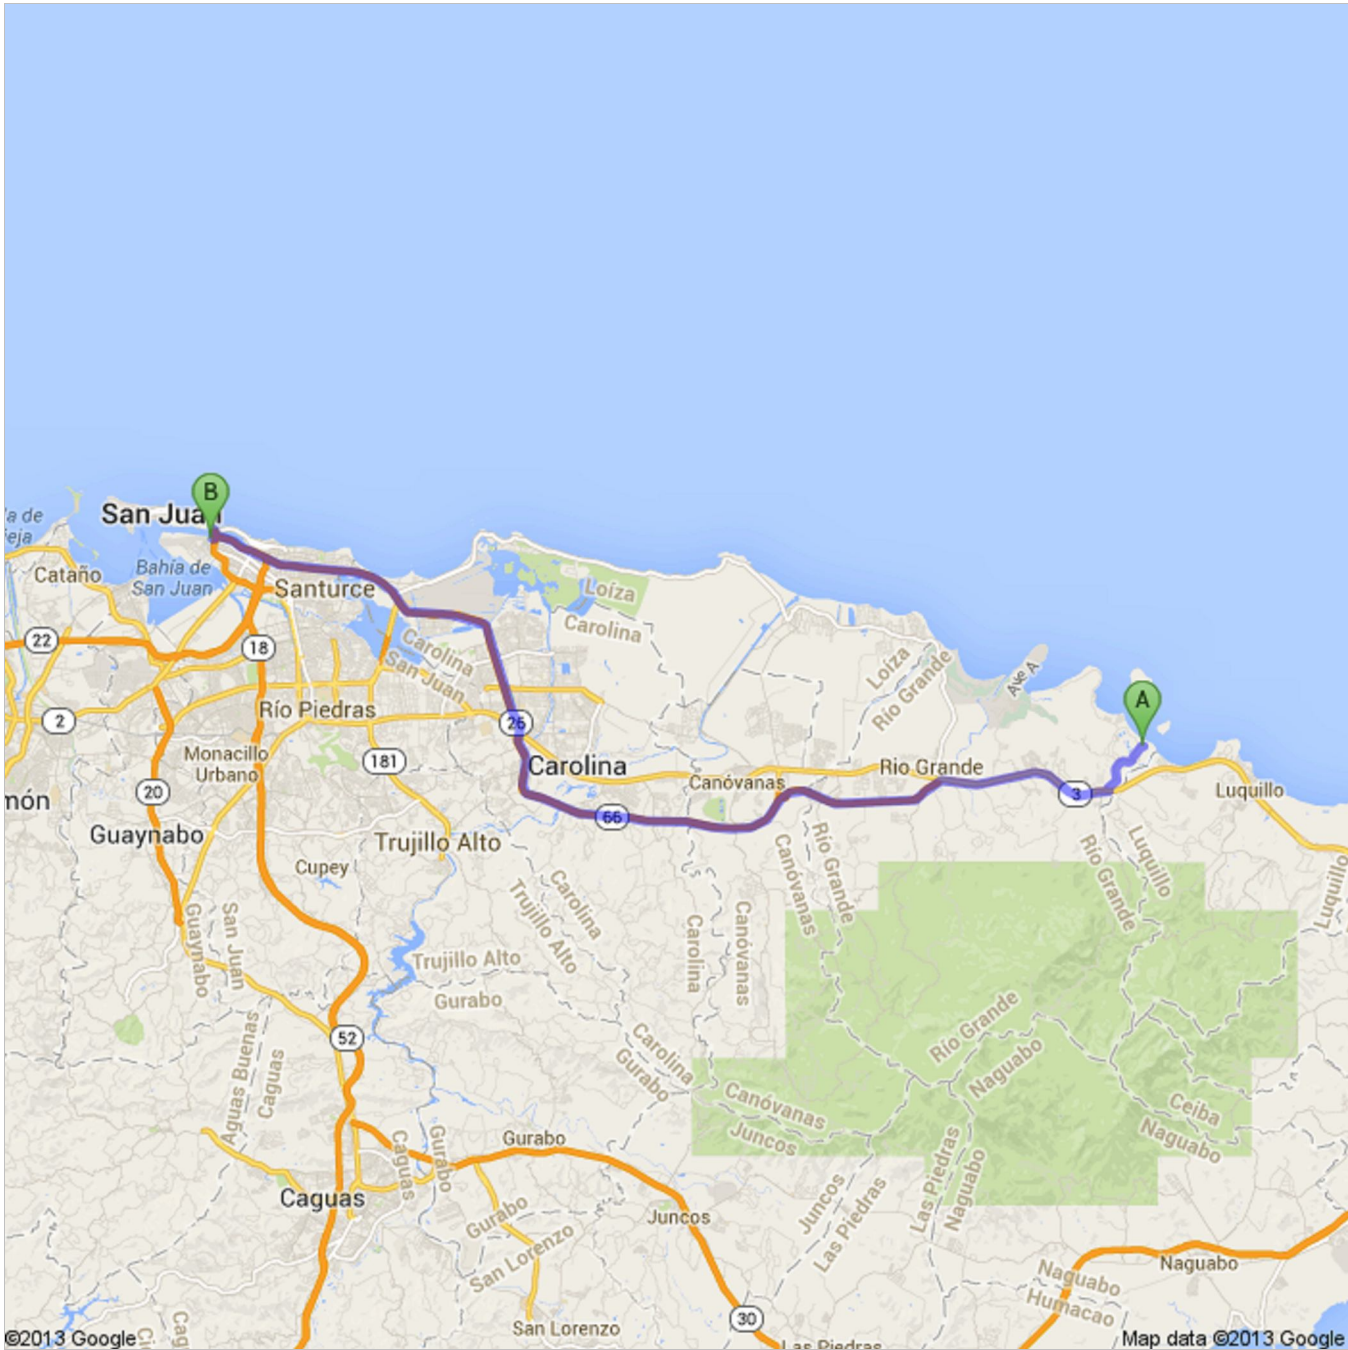

**Directions to Sailing Dreams**

Apartado 9020507, San Juan Bay Marina, Fernandez Juncos Ave.Parada 10., San Juan, PR 00902

**28.0 mi** – about **35 mins**

From Westin Rio Mar, Rio Grande.

Sailing Dreams is located on: 482 Fernandez Juncos Avenue, San Juan 00901-3223

**Wyndham Grand Rio Mar Beach Resort & Spa**  
6000 Rio Mar Blvd, Rio Grande, PR 00745 - (787)  
888-6000

1. Head **west** toward **Blvd Rio Mar**

go 436 ft  
total 436 ft

2. Continue straight onto **Blvd Rio Mar**  
About 1 min

go 0.4 mi  
total 0.5 mi

3. Turn right toward **PR-968**  
About 2 mins

go 0.4 mi  
total 0.9 mi

4. Turn left onto **PR-968**  
About 2 mins

go 0.8 mi  
total 1.7 mi

66

6. Take the exit on the left onto **PR-66****Toll road**

About 12 mins

go 12.4 mi  
total 18.1 mi7. Continue onto **Expreso Román Baldorioty de Castro**

About 10 mins

go 9.2 mi  
total 27.3 mi

1

8. Take the exit onto **PR-1 N**go 0.2 mi  
total 27.5 mi9. Slight left onto **Avenida Fernández Juncos**go 420 ft  
total 27.6 mi