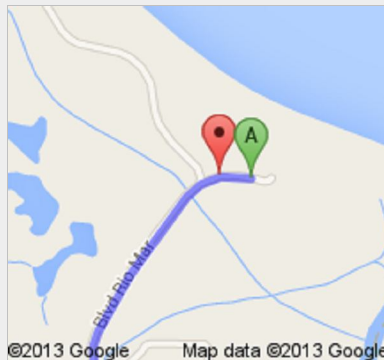

**Directions to Sailing Dreams**

Apartado 9020507, San Juan Bay Marina, Fernandez Juncos Ave.Parada 10., San Juan, PR 00902

**28.0 mi** – about **35 mins**

From Westin Rio Mar, Rio Grande.

Sailing Dreams is located on: 482 Fernandez Juncos Avenue, San Juan 00901-3223

**Wyndham Grand Rio Mar Beach Resort & Spa**  
6000 Rio Mar Blvd, Rio Grande, PR 00745 - (787)  
888-6000

1. Head **west** toward **Blvd Rio Mar**

go 436 ft  
total 436 ft

2. Continue straight onto **Blvd Rio Mar**  
About 1 min

go 0.4 mi  
total 0.5 mi

3. Turn right toward **PR-968**  
About 2 mins

go 0.4 mi  
total 0.9 mi

4. Turn left onto **PR-968**  
About 2 mins

go 0.8 mi  
total 1.7 mi

66

6. Take the exit on the left onto **PR-66****Toll road**

About 12 mins

go 12.4 mi  
total 18.1 mi7. Continue onto **Expreso Román Baldorioty de Castro**

About 10 mins

go 9.2 mi  
total 27.3 mi

1

8. Take the exit onto **PR-1 N**go 0.2 mi  
total 27.5 mi9. Slight left onto **Avenida Fernández Juncos**go 420 ft  
total 27.6 mi