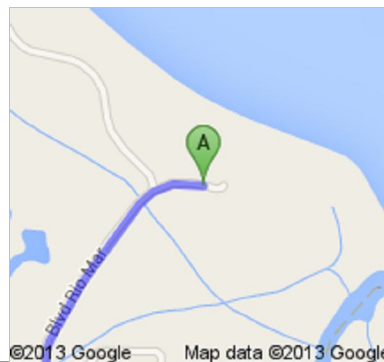

**Directions to Sailing Dreams**

Apartado 9020507, San Juan Bay Marina, Fernandez Juncos Ave.Parada 10., San Juan, PR 00902

**28.0 mi** – about **35 mins**

From Westin Rio Mar, Rio Grande.

Sailing Dreams is located on: 482 Fernandez Juncos Avenue, San Juan 00901-3223

**Wyndham Grand Rio Mar Beach Resort & Spa**  
6000 Rio Mar Blvd, Rio Grande, PR 00745 - (787)  
888-6000

1. Head **west** toward **Blvd Rio Mar**

go 436 ft  
total 436 ft

2. Continue straight onto **Blvd Rio Mar**  
About 1 min

go 0.4 mi  
total 0.5 mi

3. Turn right toward **PR-968**  
About 2 mins

go 0.4 mi  
total 0.9 mi

4. Turn left onto **PR-968**  
About 2 mins

go 0.8 mi  
total 1.7 mi

66

6. Take the exit on the left onto **PR-66****Toll road**

About 12 mins

go 12.4 mi  
total 18.1 mi7. Continue onto **Expreso Román Baldorioty de Castro**

About 10 mins

go 9.2 mi  
total 27.3 mi

1

8. Take the exit onto **PR-1 N**go 0.2 mi  
total 27.5 mi9. Slight left onto **Avenida Fernández Juncos**go 420 ft  
total 27.6 mi