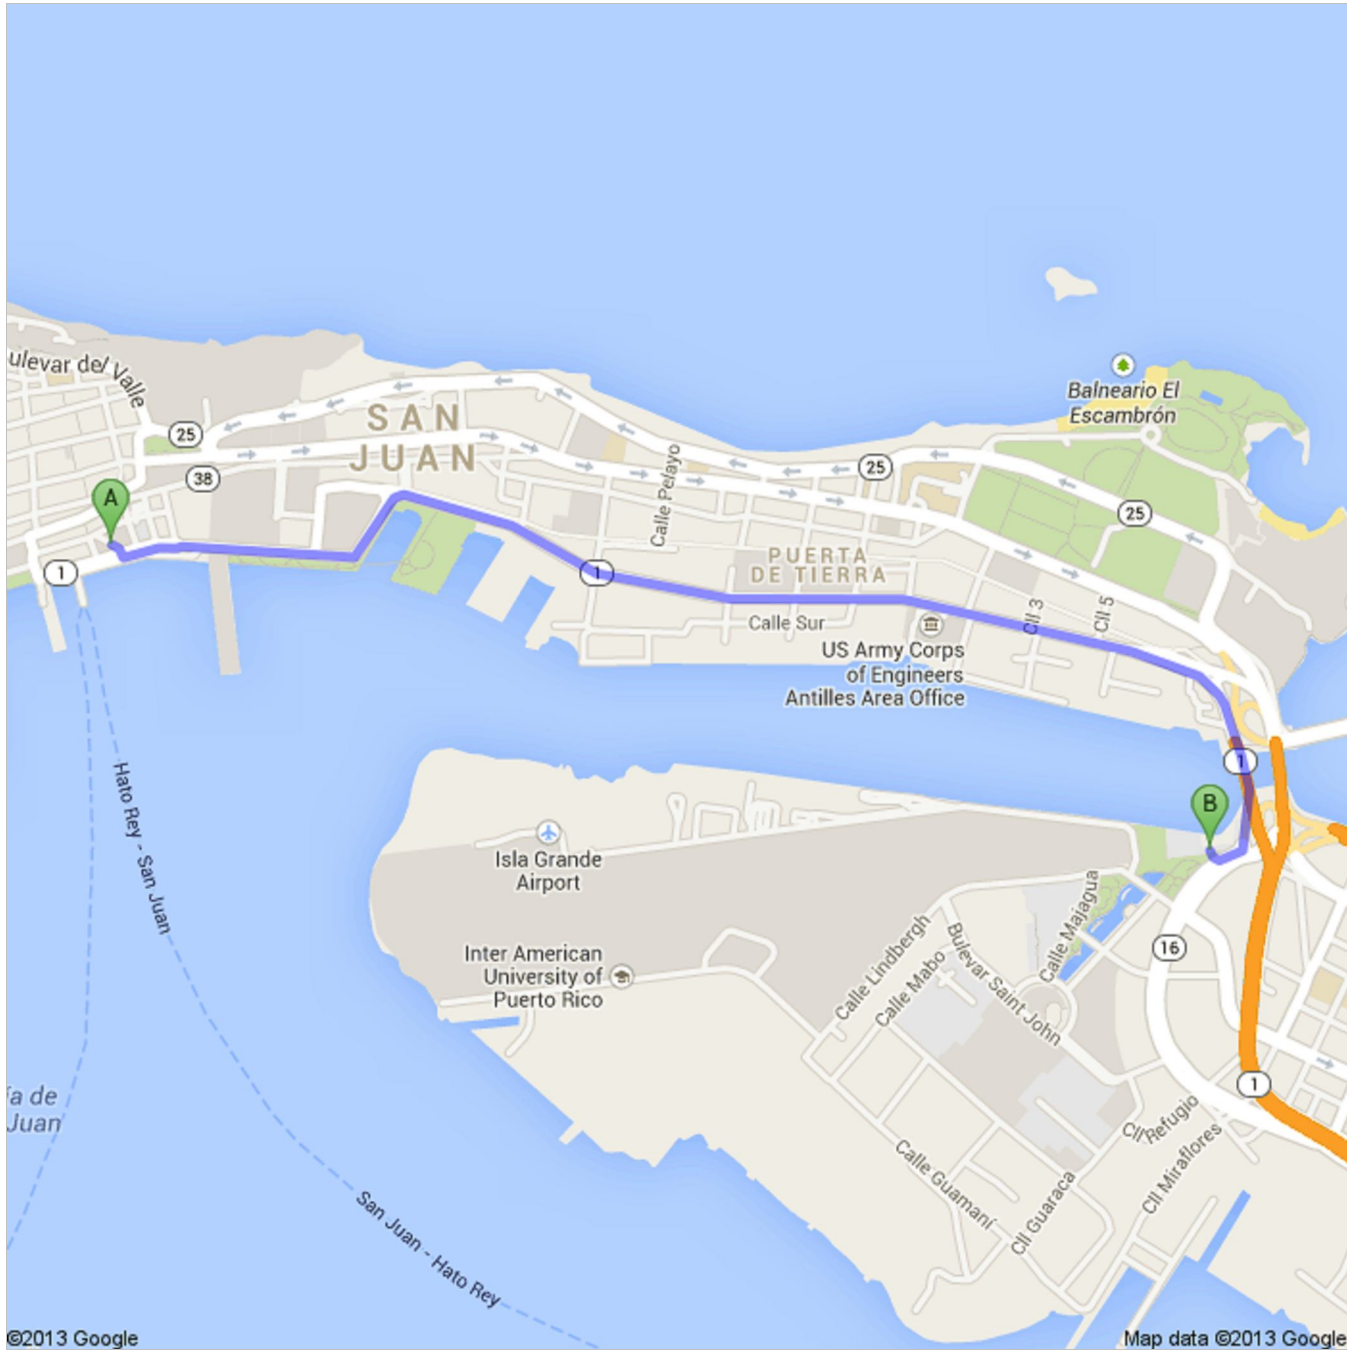

Directions to Sailing Dreams

Apartado 9020507, San Juan Bay Marina, Fernandez Juncos Ave.Parada 10., San Juan, PR 00902

3.3 km – about 6 mins

From Sheraton Old San Juan, in San Juan.

Sailing Dreams is located on: 482 Fernandez Juncos Avenue, San Juan 00901-3223

Sheraton Old San Juan Hotel & Casino
100 Calle Brumbaugh, San Juan, PR 00901, Puerto Rico

1. Head **southeast** on **Calle Brumbaugh** toward **Paseo Gilberto Concepción De Gracia**

go 44 m
total 44 m

↶ 2. Turn left onto **Paseo Gilberto Concepción De Gracia**
About 1 min

go 750 m
total 800 m

↷ 3. Slight right onto **Avenida Fernández Juncos**
About 3 mins

go 2.2 km
total 3.0 km

⑩ 4. Exit onto **PR-16**

go 220 m
total 3.3 km

6. Turn left

go 6 m
total 3.3 km

B Sailing Dreams
Apartado 9020507, San Juan Bay Marina, Fernandez
Juncos Ave.Parada 10,, San Juan, PR 00902