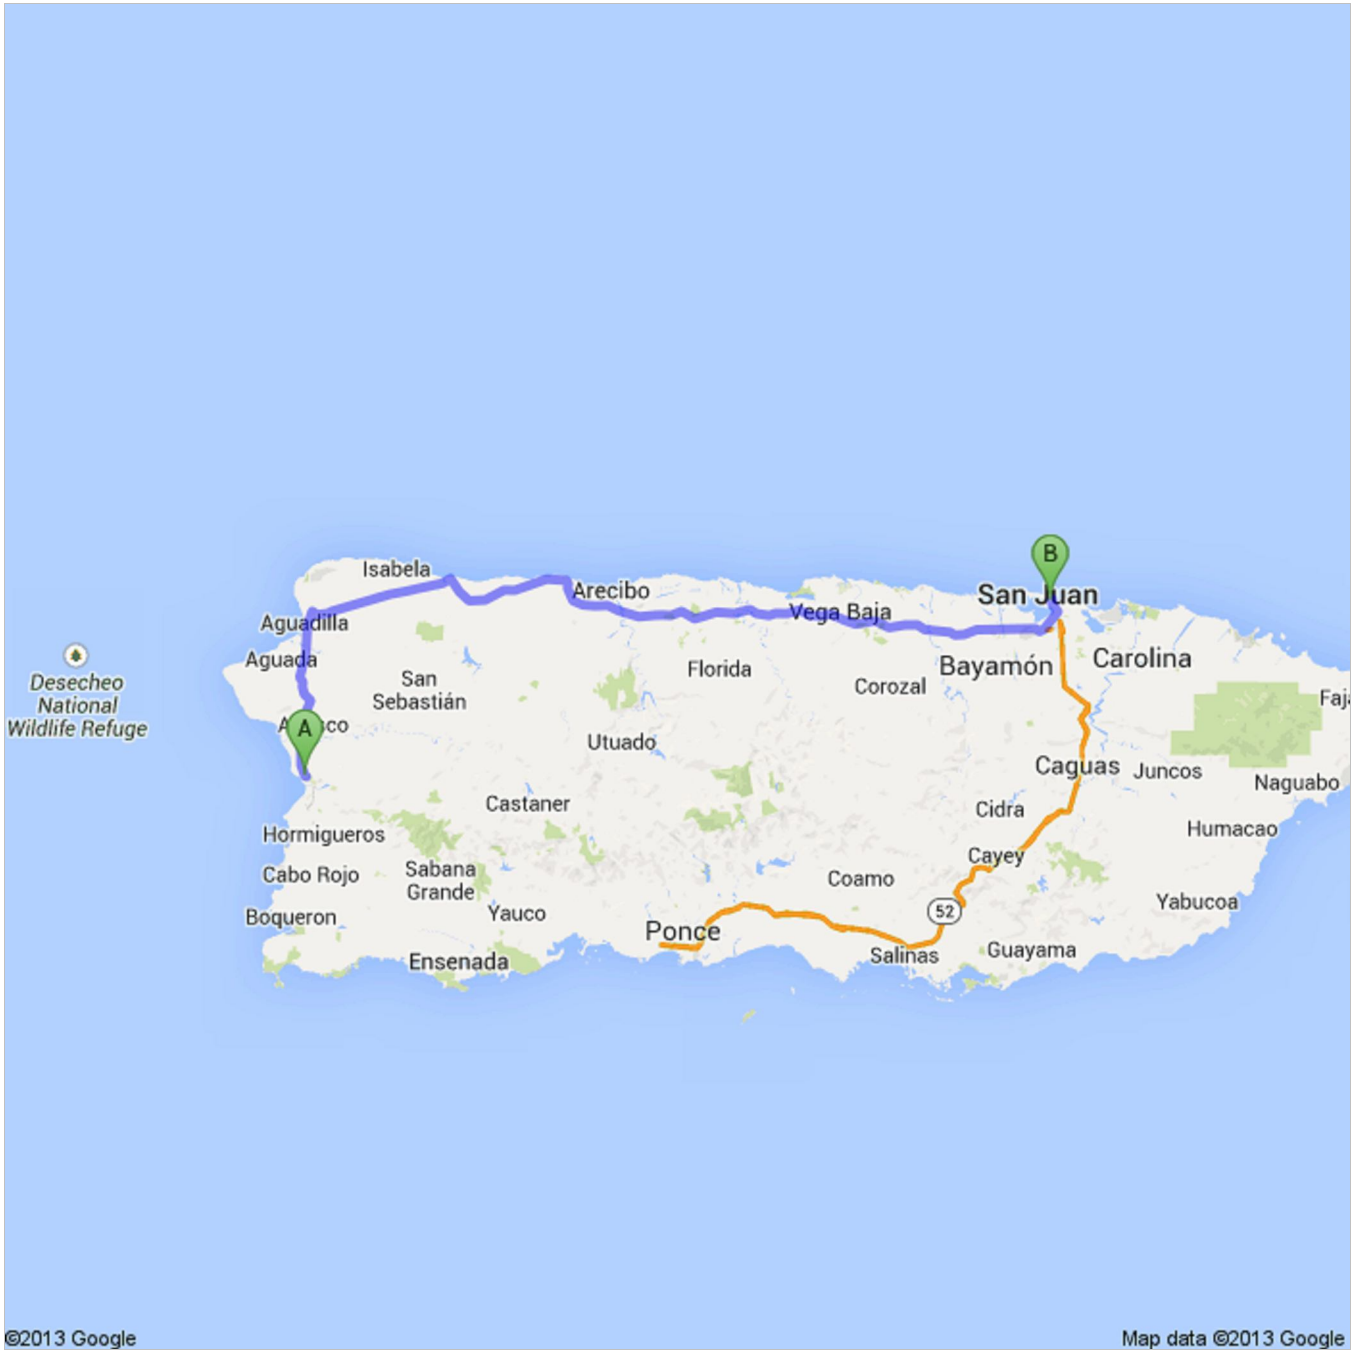

Directions to Sailing Dreams

Apartado 9020507, San Juan Bay Marina, Fernandez Juncos Ave.Parada 10., San Juan, PR 00902

155 km – about 1 hour 47 mins

From Mayaguez resort and Casino, Mayaguez.

Sailing Dreams is located on: 482 Fernandez Juncos Avenue, San Juan 00901-3223

A **Mayaguez Resort and Casino**
 Mayagüez, Puerto Rico

1. Head **northwest** toward **PR-104**

go 95 m
 total 95 m

104 2. Turn left onto **PR-104**
 About 2 mins

go 1.4 km
 total 1.5 km

104 3. Turn left to stay on **PR-104**

go 39 m
 total 1.5 km

2 4. Take the 1st right onto **PR-2 N**
 About 52 mins

go 67.9 km
 total 69.4 km

About 46 mins

©2013 Google Map data ©2013 Google

6. Take the exit on the left toward **Expreso John F. Kennedy**

go 400 m
total 148 km

©2013 Google Map data ©2013 Google

7. Keep left at the fork and merge onto **Expreso John F. Kennedy**
About 2 mins

go 2.6 km
total 151 km

©2013 Google Map data ©2013 Google

8. Continue onto **Carr Militar/PR-2 E**