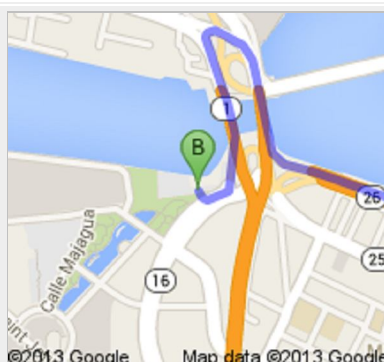

Directions to Sailing Dreams

Apartado 9020507, San Juan Bay Marina, Fernandez Juncos Ave.Parada 10., San Juan, PR 00902

9.4 km – about 10 mins

From Isla Verde Area in San Juan.

Sailing Dreams is located on: 482 Fernandez Juncos Avenue, San Juan 00901-3223

A Ritz
 Av. de los Gobernadores (State Rd.) 6961, no. 187, San Juan, Puerto Rico

1. Head **north** toward **Avenida Isla Verde**

go 150 m
 total 150 m

↗ 2. Turn right onto **Avenida Isla Verde**
 About 2 mins

16 10. Exit onto **PR-16**

go 220 m
total 9.4 km

↗ 11. Turn right

go 16 m
total 9.4 km

↖ 12. Turn left

go 6 m
total 9.4 km

B Sailing Dreams
Apartado 9020507, San Juan Bay Marina, Fernandez Juncos Ave.Parada 10., San Juan, PR 00902

These directions are for planning purposes only. You may find that construction projects, traffic, weather, or other events may cause conditions to differ from the map results, and you should plan your route accordingly. You must obey all signs or notices regarding your route.