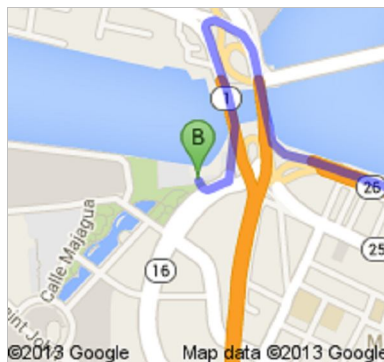

Directions to Sailing Dreams

Apartado 9020507, San Juan Bay Marina, Fernandez Juncos Ave.Parada 10., San Juan, PR 00902

9.4 km – about 10 mins

From Isla Verde Area in San Juan.

Sailing Dreams is located on: 482 Fernandez Juncos Avenue, San Juan 00901-3223

A Ritz
 Av. de los Gobernadores (State Rd.) 6961, no. 187, San Juan, Puerto Rico

1. Head **north** toward **Avenida Isla Verde**

go 150 m
 total 150 m

↗ 2. Turn right onto **Avenida Isla Verde**
 About 2 mins

↖ 7. Slight left onto **Avenida Fernández Juncos**

go 130 m
total 8.9 km

↖ 8. Slight left toward **Avenida Fernández Juncos**

go 83 m
total 9.0 km

9. Continue straight onto **Avenida Fernández Juncos**

go 210 m
total 9.2 km

16 10. Exit onto **PR-16**

go 220 m
total 9.4 km

↗ 11. Turn right

go 16 m
total 9.4 km

↖ 12. Turn left

go 6 m
total 9.4 km

B Sailing Dreams
Apartado 9020507, San Juan Bay Marina, Fernandez Juncos Ave.Parada 10., San Juan, PR 00902