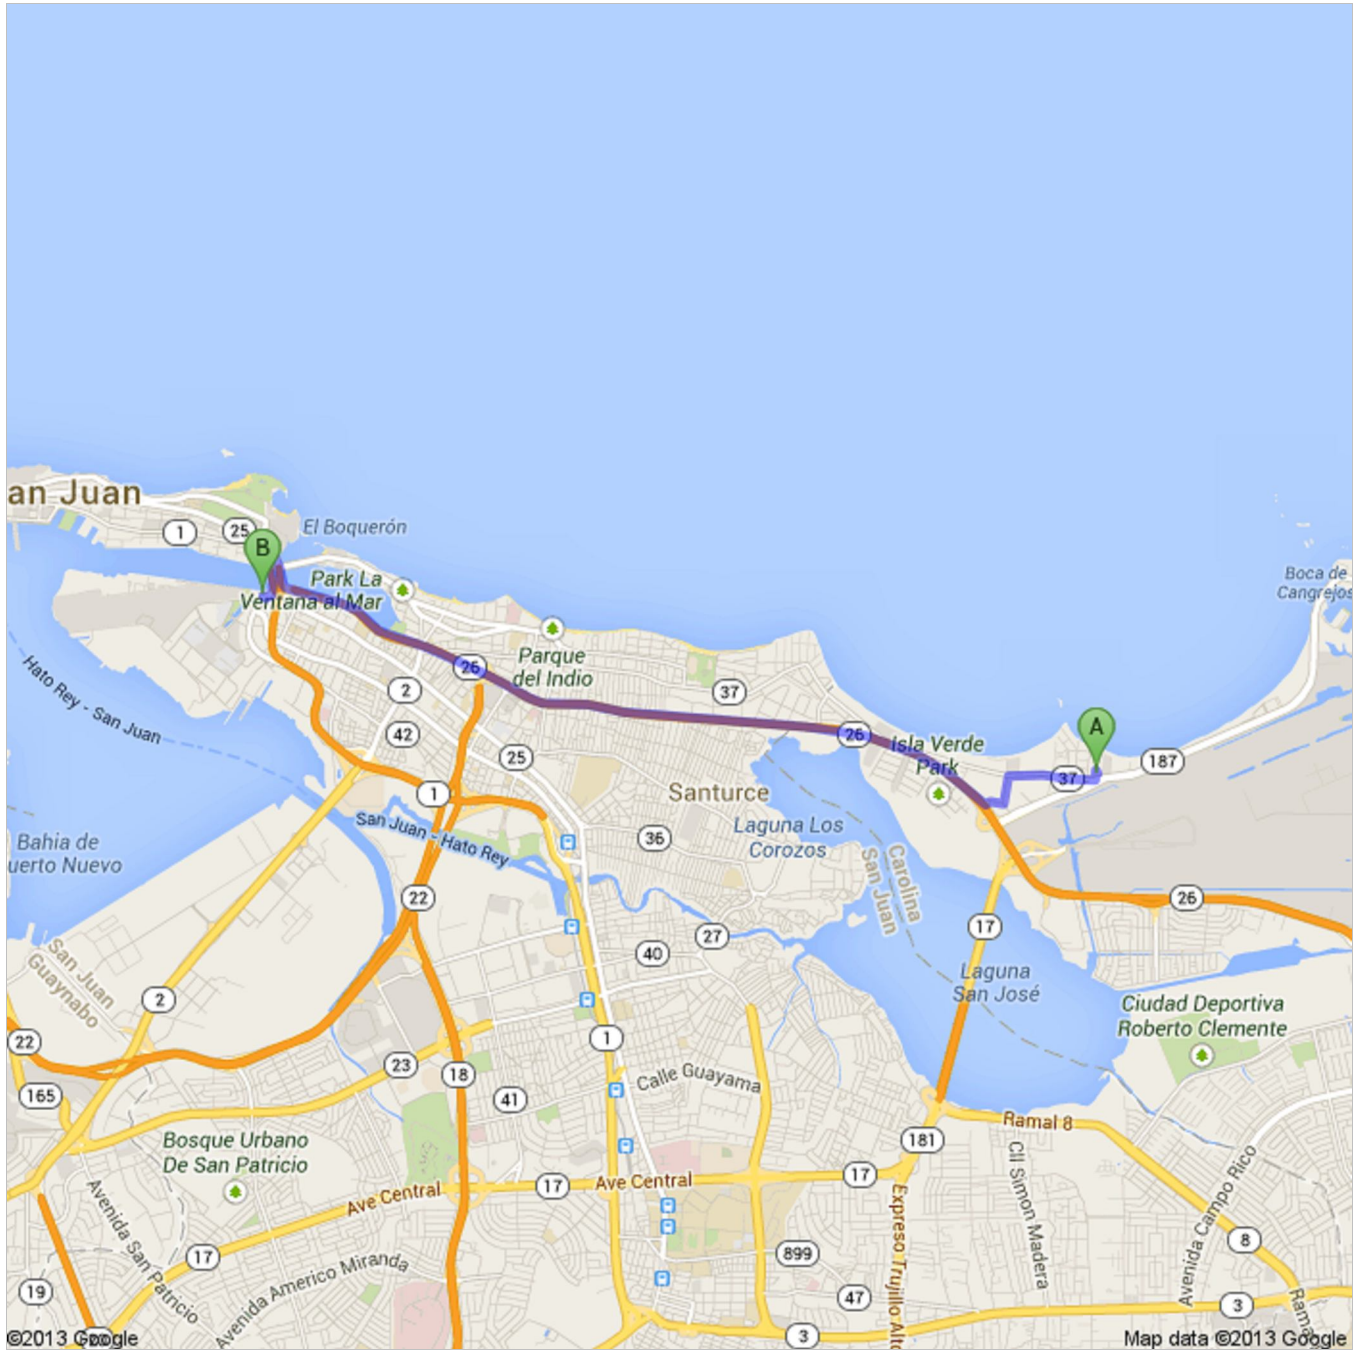

Directions to Sailing Dreams

Apartado 9020507, San Juan Bay Marina, Fernandez Juncos Ave.Parada 10., San Juan, PR 00902

9.4 km – about 10 mins

From Isla Verde Area in San Juan.

Sailing Dreams is located on: 482 Fernandez Juncos Avenue, San Juan 00901-3223

A Ritz
 Av. de los Gobernadores (State Rd.) 6961, no. 187, San Juan, Puerto Rico

1. Head **north** toward **Avenida Isla Verde**

go 150 m
 total 150 m

↗ 2. Turn right onto **Avenida Isla Verde**
 About 2 mins

go 800 m
 total 1.0 km

↖ 3. Turn left onto **Calle Tartak**
 About 50 secs

go 270 m
 total 1.2 km

↗ 4. Take the 1st right onto **Tartak St**

go 160 m
 total 1.4 km

1 6. Take the exit onto **PR-1 N**

go 350 m
total 8.8 km

16 10. Exit onto **PR-16**

go 220 m
total 9.4 km

↗ 11. Turn right

go 16 m
total 9.4 km

↖ 12. Turn left

go 6 m
total 9.4 km

B Sailing Dreams
Apartado 9020507, San Juan Bay Marina, Fernandez Juncos Ave.Parada 10., San Juan, PR 00902