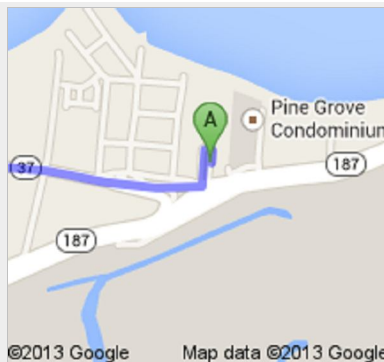

Directions to Sailing Dreams

Apartado 9020507, San Juan Bay Marina, Fernandez Juncos Ave.Parada 10., San Juan, PR 00902

9.4 km – about 10 mins

From Isla Verde Area in San Juan.

Sailing Dreams is located on: 482 Fernandez Juncos Avenue, San Juan 00901-3223

A Ritz
 Av. de los Gobernadores (State Rd.) 6961, no. 187, San Juan, Puerto Rico

1. Head **north** toward **Avenida Isla Verde**

go 150 m
 total 150 m

↗ 2. Turn right onto **Avenida Isla Verde**
 About 2 mins

go 800 m
 total 1.0 km

↖ 3. Turn left onto **Calle Tartak**
 About 50 secs

go 270 m
 total 1.2 km

↗ 4. Take the 1st right onto **Tartak St**

go 160 m
 total 1.4 km

1 6. Take the exit onto **PR-1 N**

go 350 m
total 8.8 km

↖ 7. Slight left onto **Avenida Fernández Juncos**

go 130 m
total 8.9 km

↖ 8. Slight left toward **Avenida Fernández Juncos**

go 83 m
total 9.0 km

9. Continue straight onto **Avenida Fernández Juncos**

go 210 m
total 9.2 km