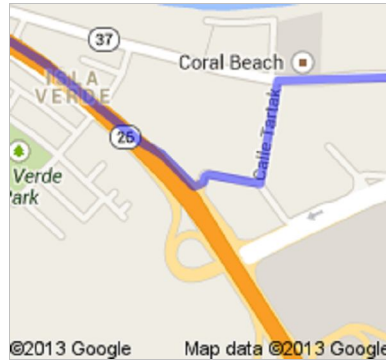

Directions to Sailing Dreams

Apartado 9020507, San Juan Bay Marina, Fernandez Juncos Ave.Parada 10., San Juan, PR 00902

9.4 km – about 10 mins

From Isla Verde Area in San Juan.

Sailing Dreams is located on: 482 Fernandez Juncos Avenue, San Juan 00901-3223

A Ritz
 Av. de los Gobernadores (State Rd.) 6961, no. 187, San Juan, Puerto Rico

1. Head **north** toward **Avenida Isla Verde**

go 150 m
 total 150 m

↗ 2. Turn right onto **Avenida Isla Verde**
 About 2 mins

go 800 m
 total 1.0 km

↖ 3. Turn left onto **Calle Tartak**
 About 50 secs

go 270 m
 total 1.2 km

↗ 4. Take the 1st right onto **Tartak St**

go 160 m
 total 1.4 km

1 6. Take the exit onto **PR-1 N**

go 350 m
total 8.8 km

↖ 7. Slight left onto **Avenida Fernández Juncos**

go 130 m
total 8.9 km

↖ 8. Slight left toward **Avenida Fernández Juncos**

go 83 m
total 9.0 km

9. Continue straight onto **Avenida Fernández Juncos**

go 210 m
total 9.2 km