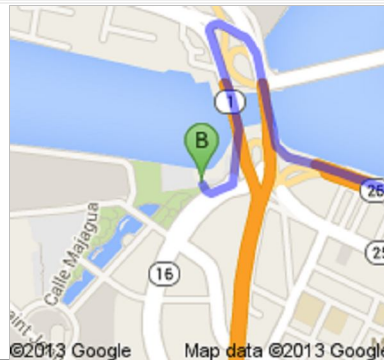

Directions to Sailing Dreams

Apartado 9020507, San Juan Bay Marina, Fernandez Juncos Ave.Parada 10., San Juan, PR 00902

9.4 km – about 10 mins

From Isla Verde Area in San Juan.

Sailing Dreams is located on: 482 Fernandez Juncos Avenue, San Juan 00901-3223

A Ritz
 Av. de los Gobernadores (State Rd.) 6961, no. 187, San Juan, Puerto Rico

1. Head **north** toward **Avenida Isla Verde**

go 150 m
 total 150 m

↗ 2. Turn right onto **Avenida Isla Verde**
 About 2 mins

16 10. Exit onto **PR-16**

go 220 m
total 9.4 km

↗ 11. Turn right

go 16 m
total 9.4 km

↖ 12. Turn left

go 6 m
total 9.4 km

B Sailing Dreams
Apartado 9020507, San Juan Bay Marina, Fernandez Juncos Ave.Parada 10., San Juan, PR 00902

These directions are for planning purposes only. You may find that construction projects, traffic, weather, or other events may cause conditions to differ from the map results, and you should plan your route accordingly. You must obey all signs or notices regarding your route.