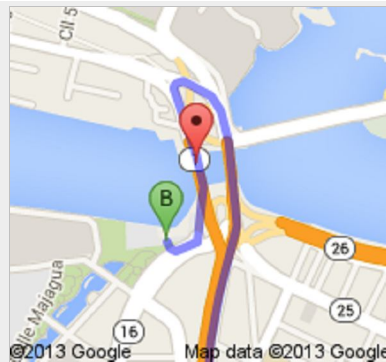

### Directions to Sailing Dreams

Apartado 9020507, San Juan Bay Marina, Fernandez Juncos Ave.Parada 10., San Juan, PR 00902

**21.8 mi** – about **25 mins**

From Caguas Real Hotel and Casino, Caguas.

Sailing Dreams is located on: 482 Fernandez Juncos Avenue, San Juan 00901-3223

**A** **Four Points by Sheraton Caguas Real Hotel & Casino**  
500 Alhambra En Granada Blvd, Caguas, PR 00726

1. Head **north** on **Alhambra En Granada Blvd**  
About 1 min

go 0.6 mi  
total 0.6 mi

**↶** 2. Turn left toward **I-PR1**

1

6. Continue onto **PR-1 N**

go 0.2 mi  
total 21.4 mi

7. Slight left onto **Avenida Fernández Juncos**

go 420 ft  
total 21.5 mi

8. Slight left toward **Avenida Fernández Juncos**

go 272 ft  
total 21.5 mi

9. Continue straight onto **Avenida Fernández Juncos**

go 0.1 mi  
total 21.7 mi

16 10. Exit onto **PR-16**

go 0.1 mi  
total 21.8 mi

↗ 11. Turn right

go 52 ft  
total 21.8 mi

↖ 12. Turn left

go 20 ft  
total 21.8 mi