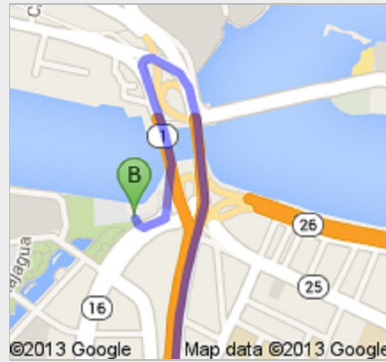

### Directions to Sailing Dreams

Apartado 9020507, San Juan Bay Marina, Fernandez Juncos Ave.Parada 10., San Juan, PR 00902

**21.8 mi** – about **25 mins**

From Caguas Real Hotel and Casino, Caguas.

Sailing Dreams is located on: 482 Fernandez Juncos Avenue, San Juan 00901-3223

**A** **Four Points by Sheraton Caguas Real Hotel & Casino**  
500 Alhambra En Granada Blvd, Caguas, PR 00726

1. Head **north** on **Alhambra En Granada Blvd**  
About 1 min

go 0.6 mi  
total 0.6 mi

**↶** 2. Turn left toward **I-PR1**

go 56 ft  
total 0.6 mi

**1** 3. Turn right to merge onto **I-PR1**  
About 19 mins

go 18.1 mi  
total 18.8 mi

**22** 4. Merge onto **Expreso José De Diego/Puerto Rico 22**  
**Toll road**

go 0.5 mi  
total 19.3 mi

1

6. Continue onto **PR-1 N**

go 0.2 mi  
total 21.4 mi

7. Slight left onto **Avenida Fernández Juncos**

go 420 ft  
total 21.5 mi

8. Slight left toward **Avenida Fernández Juncos**

go 272 ft  
total 21.5 mi