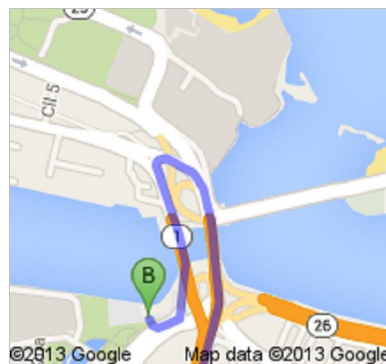

### Directions to Sailing Dreams

Apartado 9020507, San Juan Bay Marina, Fernandez Juncos Ave.Parada 10., San Juan, PR 00902

**21.8 mi** – about **25 mins**

From Caguas Real Hotel and Casino, Caguas.

Sailing Dreams is located on: 482 Fernandez Juncos Avenue, San Juan 00901-3223

**A** **Four Points by Sheraton Caguas Real Hotel & Casino**  
500 Alhambra En Granada Blvd, Caguas, PR 00726

1. Head **north** on **Alhambra En Granada Blvd**  
About 1 min

go 0.6 mi  
total 0.6 mi

**↶** 2. Turn left toward **I-PR1**

1

6. Continue onto **PR-1 N**

go 0.2 mi  
total 21.4 mi

7. Slight left onto **Avenida Fernández Juncos**

go 420 ft  
total 21.5 mi

8. Slight left toward **Avenida Fernández Juncos**

go 272 ft  
total 21.5 mi

9. Continue straight onto **Avenida Fernández Juncos**

go 0.1 mi  
total 21.7 mi

16 10. Exit onto **PR-16**

go 0.1 mi  
total 21.8 mi

↗ 11. Turn right

go 52 ft  
total 21.8 mi

↖ 12. Turn left

go 20 ft  
total 21.8 mi