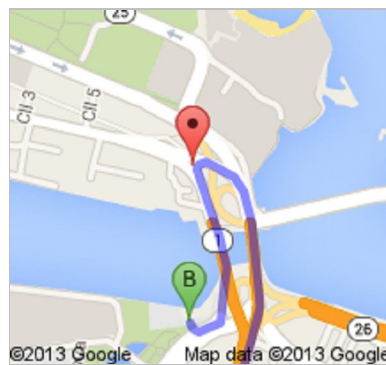

### Directions to Sailing Dreams

Apartado 9020507, San Juan Bay Marina, Fernandez Juncos Ave.Parada 10., San Juan, PR 00902

**21.8 mi** – about **25 mins**

From Caguas Real Hotel and Casino, Caguas.

Sailing Dreams is located on: 482 Fernandez Juncos Avenue, San Juan 00901-3223

**A** **Four Points by Sheraton Caguas Real Hotel & Casino**  
500 Alhambra En Granada Blvd, Caguas, PR 00726

1. Head **north** on **Alhambra En Granada Blvd**  
About 1 min

go 0.6 mi  
total 0.6 mi

**↶** 2. Turn left toward **I-PR1**

1

6. Continue onto **PR-1 N**

go 0.2 mi  
total 21.4 mi

7. Slight left onto **Avenida Fernández Juncos**

go 420 ft  
total 21.5 mi

8. Slight left toward **Avenida Fernández Juncos**

go 272 ft  
total 21.5 mi

9. Continue straight onto **Avenida Fernández Juncos**

go 0.1 mi  
total 21.7 mi

16 10. Exit onto **PR-16**

go 0.1 mi  
total 21.8 mi

↗ 11. Turn right

go 52 ft  
total 21.8 mi

↖ 12. Turn left

go 20 ft  
total 21.8 mi