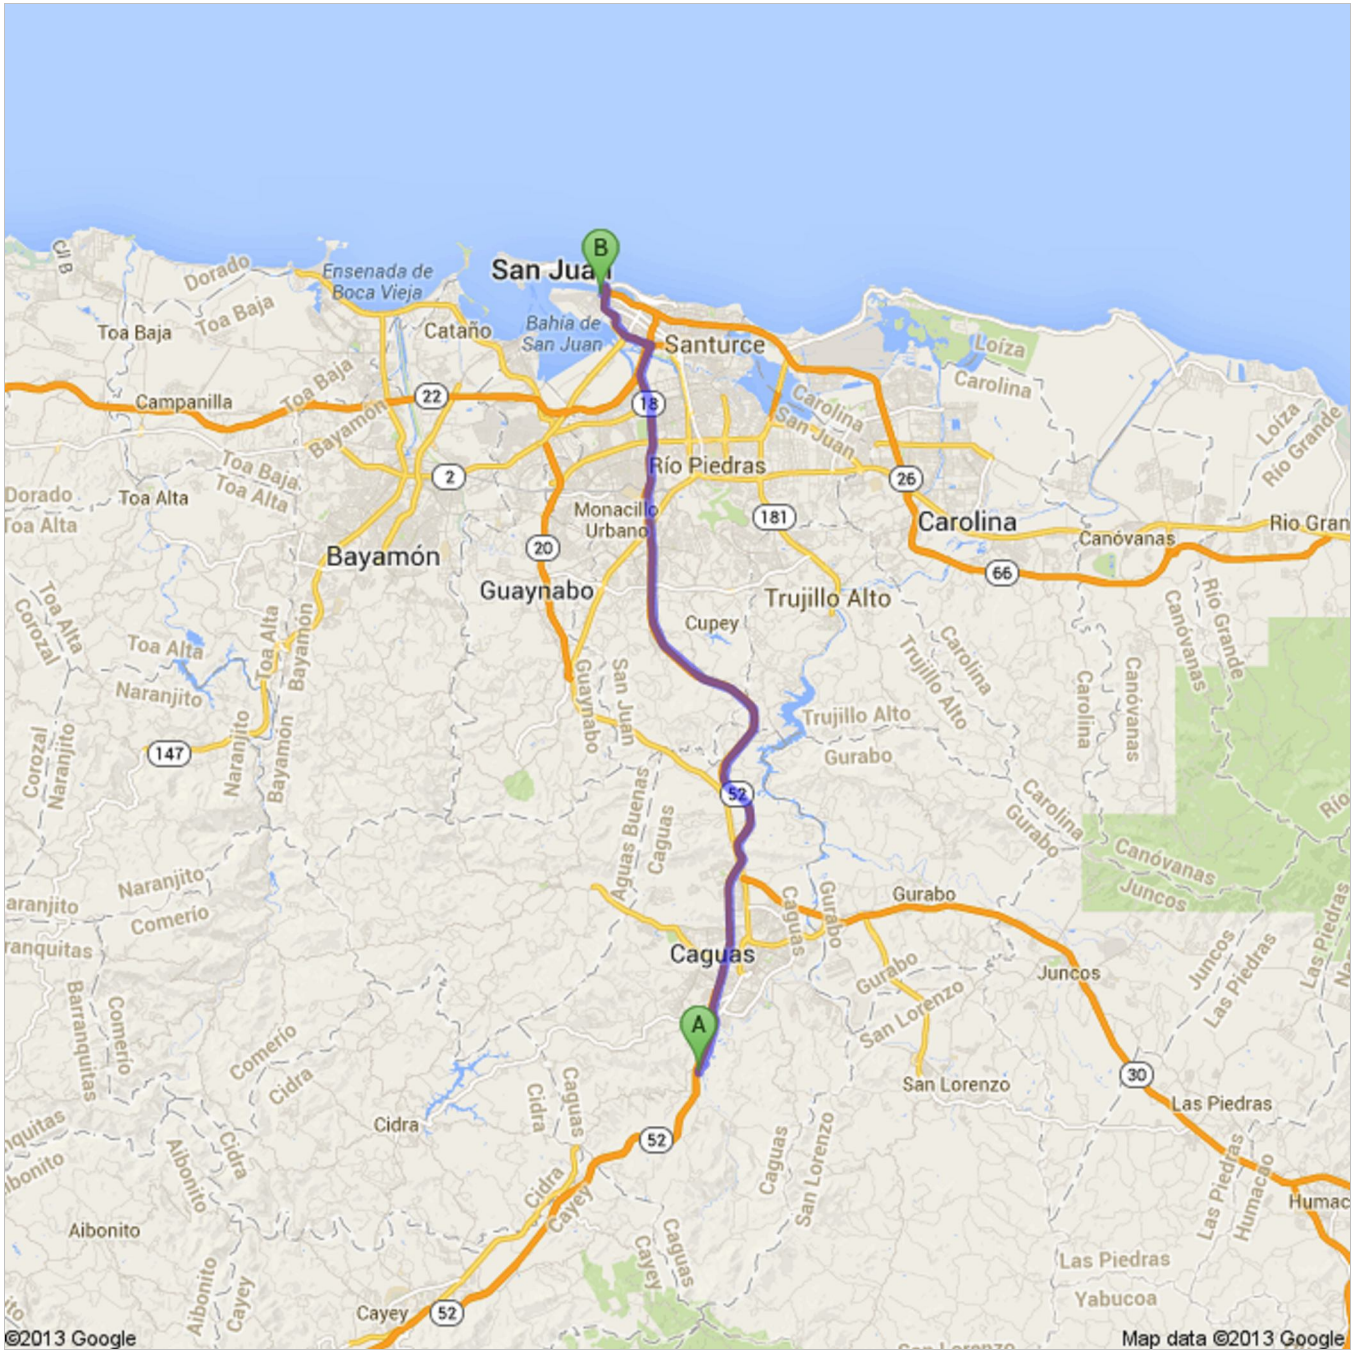

### Directions to Sailing Dreams

Apartado 9020507, San Juan Bay Marina, Fernandez Juncos Ave.Parada 10., San Juan, PR 00902

**21.8 mi** – about **25 mins**

From Caguas Real Hotel and Casino, Caguas.

Sailing Dreams is located on: 482 Fernandez Juncos Avenue, San Juan 00901-3223

**A** **Four Points by Sheraton Caguas Real Hotel & Casino**  
500 Alhambra En Granada Blvd, Caguas, PR 00726

1. Head **north** on **Alhambra En Granada Blvd**  
About 1 min

go 0.6 mi  
total 0.6 mi

**↶** 2. Turn left toward **I-PR1**

go 56 ft  
total 0.6 mi

**1** 3. Turn right to merge onto **I-PR1**  
About 19 mins

go 18.1 mi  
total 18.8 mi

**22** 4. Merge onto **Expreso José De Diego/Puerto Rico 22**  
**Toll road**

go 0.5 mi  
total 19.3 mi

1

6. Continue onto **PR-1 N**

go 0.2 mi  
total 21.4 mi

7. Slight left onto **Avenida Fernández Juncos**

go 420 ft  
total 21.5 mi

8. Slight left toward **Avenida Fernández Juncos**

go 272 ft  
total 21.5 mi