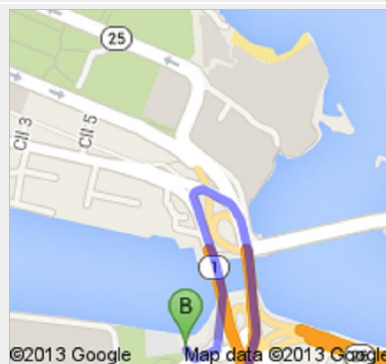

### Directions to Sailing Dreams

Apartado 9020507, San Juan Bay Marina, Fernandez Juncos Ave.Parada 10., San Juan, PR 00902

**21.8 mi** – about **25 mins**

From Caguas Real Hotel and Casino, Caguas.

Sailing Dreams is located on: 482 Fernandez Juncos Avenue, San Juan 00901-3223

**A** **Four Points by Sheraton Caguas Real Hotel & Casino**  
500 Alhambra En Granada Blvd, Caguas, PR 00726

1. Head **north** on **Alhambra En Granada Blvd**  
About 1 min

go 0.6 mi  
total 0.6 mi

**↶** 2. Turn left toward **I-PR1**

1

6. Continue onto **PR-1 N**

go 0.2 mi  
total 21.4 mi

7. Slight left onto **Avenida Fernández Juncos**

go 420 ft  
total 21.5 mi

8. Slight left toward **Avenida Fernández Juncos**

go 272 ft  
total 21.5 mi

9. Continue straight onto **Avenida Fernández Juncos**

go 0.1 mi  
total 21.7 mi

16 10. Exit onto **PR-16**

go 0.1 mi  
total 21.8 mi

↗ 11. Turn right

go 52 ft  
total 21.8 mi

↖ 12. Turn left

go 20 ft  
total 21.8 mi