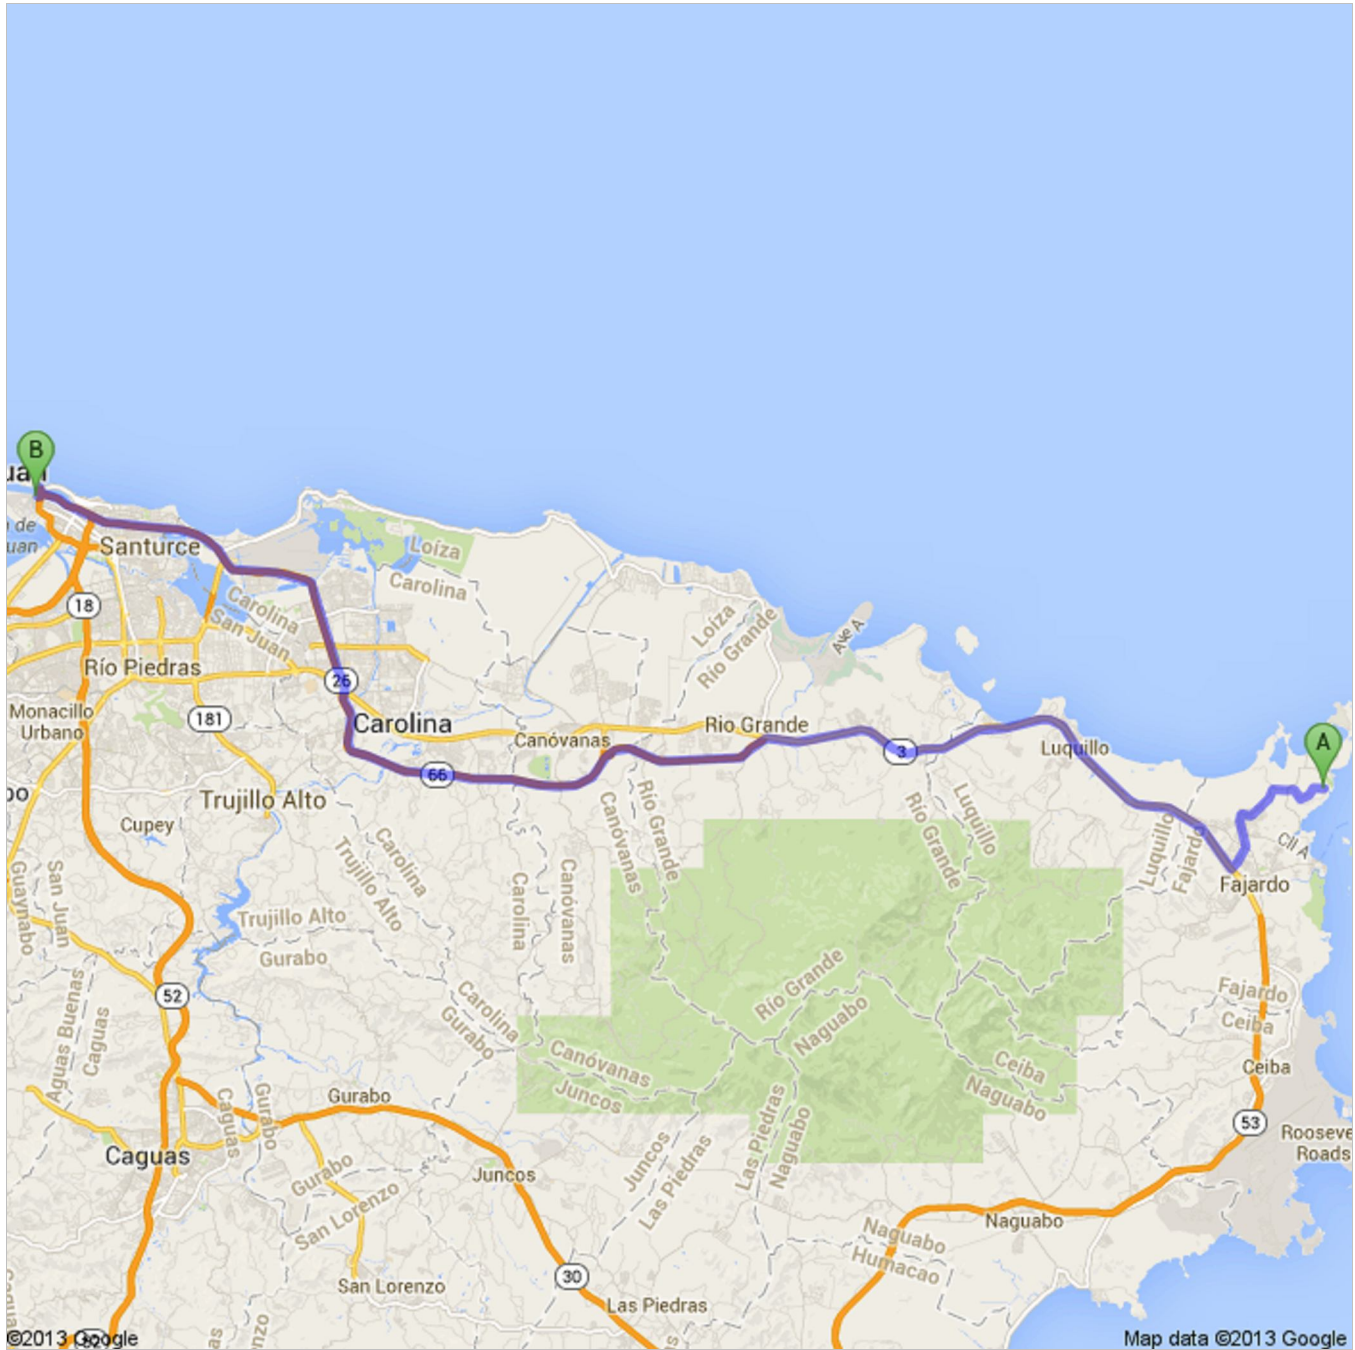

**Directions to Sailing Dreams**

Apartado 9020507, San Juan Bay Marina, Fernandez Juncos Ave.Parada 10., San Juan, PR 00902

**39.0 mi – about 49 mins**

From El Conquistador Resort in Fajardo.

Sailing Dreams is located on: 482 Fernandez Juncos Avenue, San Juan 00901-3223

 **El Conquistador, A Waldorf Astoria Resort**  
1000 El Conquistador Avenue, Fajardo, PR 00738

1. Head **west**  
About 1 min

go 0.5 mi  
total 0.5 mi

 2. Slight right toward **Carretera Cabezas de San Juan**  
About 2 mins

go 0.7 mi  
total 1.1 mi

 3. Take the 1st left onto **Carretera Cabezas de San Juan**

go 335 ft  
total 1.2 mi

 4. Take the 1st right onto **Avenida El Conquistador**  
About 3 mins

go 1.4 mi  
total 2.6 mi

- 3 6. Turn right onto **Interstate PR3/PR-3 N**  
About 16 mins

go 12.6 mi  
total 16.7 mi

- 66 7. Take the exit on the left onto **PR-66**  
**Toll road**  
About 12 mins

go 12.4 mi  
total 29.2 mi

- 8. Continue onto **Expreso Román Baldorioty de Castro**  
About 10 mins