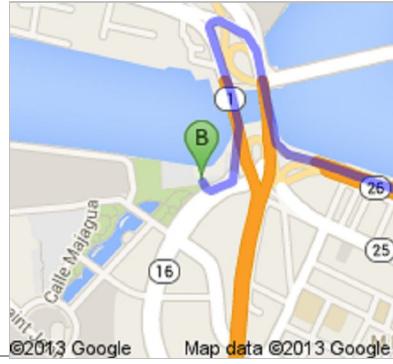

**Directions to Sailing Dreams**

Apartado 9020507, San Juan Bay Marina, Fernandez Juncos Ave.Parada 10., San Juan, PR 00902

**39.0 mi – about 49 mins**

From El Conquistador Resort in Fajardo.

Sailing Dreams is located on: 482 Fernandez Juncos Avenue, San Juan 00901-3223

go 9.2 mi  
total 38.4 mi

- 1 9. Take the exit onto **PR-1 N**

go 0.2 mi  
total 38.6 mi

10. Slight left onto **Avenida Fernández Juncos**

go 420 ft  
total 38.7 mi

11. Slight left toward **Avenida Fernández Juncos**

go 272 ft  
total 38.7 mi

12. Continue straight onto **Avenida Fernández Juncos**

go 0.1 mi  
total 38.9 mi

16 13. Exit onto **PR-16**

go 0.1 mi  
total 39.0 mi

14. Turn right

go 52 ft  
total 39.0 mi

15. Turn left

go 20 ft  
total 39.0 mi

**B Sailing Dreams**  
Apartado 9020507, San Juan Bay Marina, Fernandez  
Juncos Ave.Parada 10,, San Juan, PR 00902

These directions are for planning purposes only. You may find that construction projects, traffic, weather, or other events may cause conditions to differ from the map results, and you should plan your route accordingly. You must obey all signs or notices regarding your route.