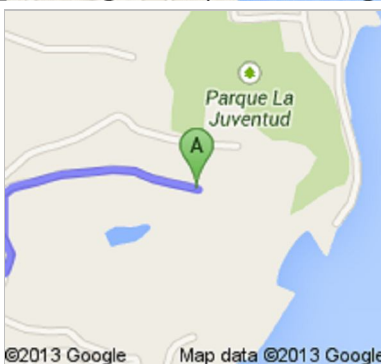

**Directions to Sailing Dreams**

Apartado 9020507, San Juan Bay Marina, Fernandez Juncos Ave.Parada 10., San Juan, PR 00902

**39.0 mi – about 49 mins**

From El Conquistador Resort in Fajardo.

Sailing Dreams is located on: 482 Fernandez Juncos Avenue, San Juan 00901-3223

 **El Conquistador, A Waldorf Astoria Resort**  
1000 El Conquistador Avenue, Fajardo, PR 00738

1. Head **west**  
About 1 min

go 0.5 mi  
total 0.5 mi

 2. Slight right toward **Carretera Cabezas de San Juan**  
About 2 mins

go 0.7 mi  
total 1.1 mi

 3. Take the 1st left onto **Carretera Cabezas de San Juan**

go 335 ft  
total 1.2 mi

 4. Take the 1st right onto **Avenida El Conquistador**  
About 3 mins

go 1.4 mi  
total 2.6 mi

- 3 6. Turn right onto **Interstate PR3/PR-3 N**  
About 16 mins

go 12.6 mi  
total 16.7 mi

- 66 7. Take the exit on the left onto **PR-66**  
**Toll road**  
About 12 mins

go 12.4 mi  
total 29.2 mi

- 8. Continue onto **Expreso Román Baldorioty de Castro**  
About 10 mins