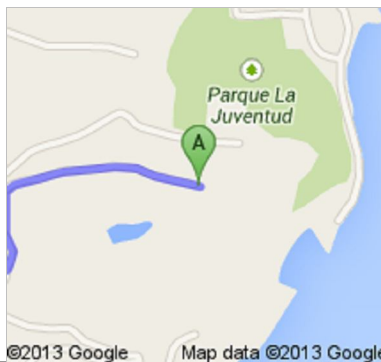

**Directions to Sailing Dreams**

Apartado 9020507, San Juan Bay Marina, Fernandez Juncos Ave.Parada 10., San Juan, PR 00902

**39.0 mi – about 49 mins**

From El Conquistador Resort in Fajardo.

Sailing Dreams is located on: 482 Fernandez Juncos Avenue, San Juan 00901-3223

 **El Conquistador, A Waldorf Astoria Resort**  
1000 El Conquistador Avenue, Fajardo, PR 00738

1. Head **west**  
About 1 min

go 0.5 mi  
total 0.5 mi

 2. Slight right toward **Carretera Cabezas de San Juan**  
About 2 mins

go 0.7 mi  
total 1.1 mi

 3. Take the 1st left onto **Carretera Cabezas de San Juan**

go 335 ft  
total 1.2 mi

 4. Take the 1st right onto **Avenida El Conquistador**  
About 3 mins

go 1.4 mi  
total 2.6 mi

- 3 6. Turn right onto **Interstate PR3/PR-3 N**  
About 16 mins

go 12.6 mi  
total 16.7 mi

- 66 7. Take the exit on the left onto **PR-66**  
**Toll road**  
About 12 mins

go 12.4 mi  
total 29.2 mi

- 8. Continue onto **Expreso Román Baldorioty de Castro**  
About 10 mins