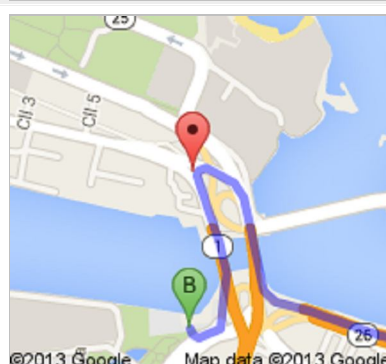

**Directions to Sailing Dreams**

Apartado 9020507, San Juan Bay Marina, Fernandez Juncos Ave.Parada 10., San Juan, PR 00902

**41.2 km – about 34 mins**

From Bahia Beach Resort in Rio Grande.

Sailing Dreams is located on: 482 Fernandez Juncos Avenue, San Juan 00901-3223

**A** **Bahía Beach Resort and Golf Club**  
 Km4.2 Road 187, Rio Grande, 00745, Puerto Rico

1. Head **south**  
 About 3 mins

go 1.4 km  
 total 1.4 km

**187** 2. Turn left onto **PR-187**  
 About 6 mins

go 350 m  
total 40.5 km

↖ 7. Slight left onto **Avenida Fernández Juncos**

go 130 m  
total 40.6 km

↖ 8. Slight left toward **Avenida Fernández Juncos**

go 83 m  
total 40.7 km

9. Continue straight onto **Avenida Fernández Juncos**

go 210 m  
total 40.9 km

16 10. Exit onto PR-16

go 220 m  
total 41.1 km

11. Turn right

go 16 m  
total 41.2 km

12. Turn left

go 6 m  
total 41.2 km

**Sailing Dreams**  
Apartado 9020507, San Juan Bay Marina, Fernandez Juncos Ave.Parada 10., San Juan, PR 00902