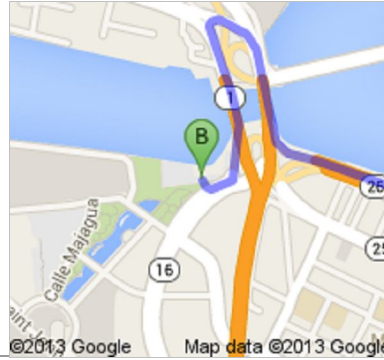

**Directions to Sailing Dreams**

Apartado 9020507, San Juan Bay Marina, Fernandez Juncos Ave.Parada 10., San Juan, PR 00902

**41.2 km – about 34 mins**

From Bahia Beach Resort in Rio Grande.

Sailing Dreams is located on: 482 Fernandez Juncos Avenue, San Juan 00901-3223

**A** **Bahía Beach Resort and Golf Club**  
 Km4.2 Road 187, Rio Grande, 00745, Puerto Rico

1. Head **south**  
 About 3 mins

go 1.4 km  
 total 1.4 km

**187** 2. Turn left onto **PR-187**  
 About 6 mins

go 210 m  
total 40.9 km

16 10. Exit onto PR-16

go 220 m  
total 41.1 km

11. Turn right

go 16 m  
total 41.2 km

12. Turn left

go 6 m  
total 41.2 km

**Sailing Dreams**  
Apartado 9020507, San Juan Bay Marina, Fernandez Juncos Ave.Parada 10., San Juan, PR 00902

These directions are for planning purposes only. You may find that construction projects, traffic, weather, or other events may cause conditions to differ from the map results, and you should plan your route accordingly. You must obey all signs or notices regarding your route.