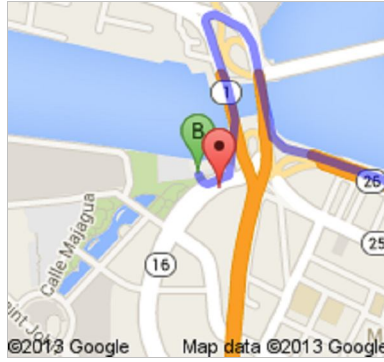

**Directions to Sailing Dreams**

Apartado 9020507, San Juan Bay Marina, Fernandez Juncos Ave.Parada 10., San Juan, PR 00902

**41.2 km – about 34 mins**

From Bahia Beach Resort in Rio Grande.

Sailing Dreams is located on: 482 Fernandez Juncos Avenue, San Juan 00901-3223

**A** **Bahía Beach Resort and Golf Club**  
 Km4.2 Road 187, Rio Grande, 00745, Puerto Rico

1. Head **south**  
 About 3 mins

go 1.4 km  
 total 1.4 km

**187** 2. Turn left onto **PR-187**  
 About 6 mins

go 350 m  
total 40.5 km

↖ 7. Slight left onto **Avenida Fernández Juncos**

go 130 m  
total 40.6 km

↖ 8. Slight left toward **Avenida Fernández Juncos**

go 83 m  
total 40.7 km

9. Continue straight onto **Avenida Fernández Juncos**

go 210 m  
total 40.9 km

16 10. Exit onto PR-16

go 220 m  
total 41.1 km

11. Turn right

go 16 m  
total 41.2 km

12. Turn left

go 6 m  
total 41.2 km

**Sailing Dreams**  
Apartado 9020507, San Juan Bay Marina, Fernandez Juncos Ave.Parada 10., San Juan, PR 00902