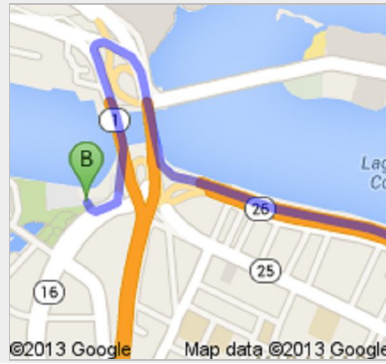

**Directions to Sailing Dreams**

Apartado 9020507, San Juan Bay Marina, Fernandez Juncos Ave.Parada 10., San Juan, PR 00902

**41.2 km – about 34 mins**

From Bahia Beach Resort in Rio Grande.

Sailing Dreams is located on: 482 Fernandez Juncos Avenue, San Juan 00901-3223

**A** **Bahía Beach Resort and Golf Club**  
 Km4.2 Road 187, Rio Grande, 00745, Puerto Rico

1. Head **south**  
 About 3 mins

go 1.4 km  
 total 1.4 km

**187** 2. Turn left onto **PR-187**  
 About 6 mins

go 4.1 km  
 total 5.5 km

**187** 3. Turn right to stay on **PR-187**

go 39 m  
 total 5.5 km

**66** 4. Continue onto **PR-66**  
**Partial toll road**  
 About 12 mins

go 19.8 km  
 total 25.3 km

① 6. Take the exit onto **PR-1 N**

go 350 m  
total 40.5 km

↖ 7. Slight left onto **Avenida Fernández Juncos**

go 130 m  
total 40.6 km

↖ 8. Slight left toward **Avenida Fernández Juncos**

go 83 m  
total 40.7 km

9. Continue straight onto **Avenida Fernández Juncos**