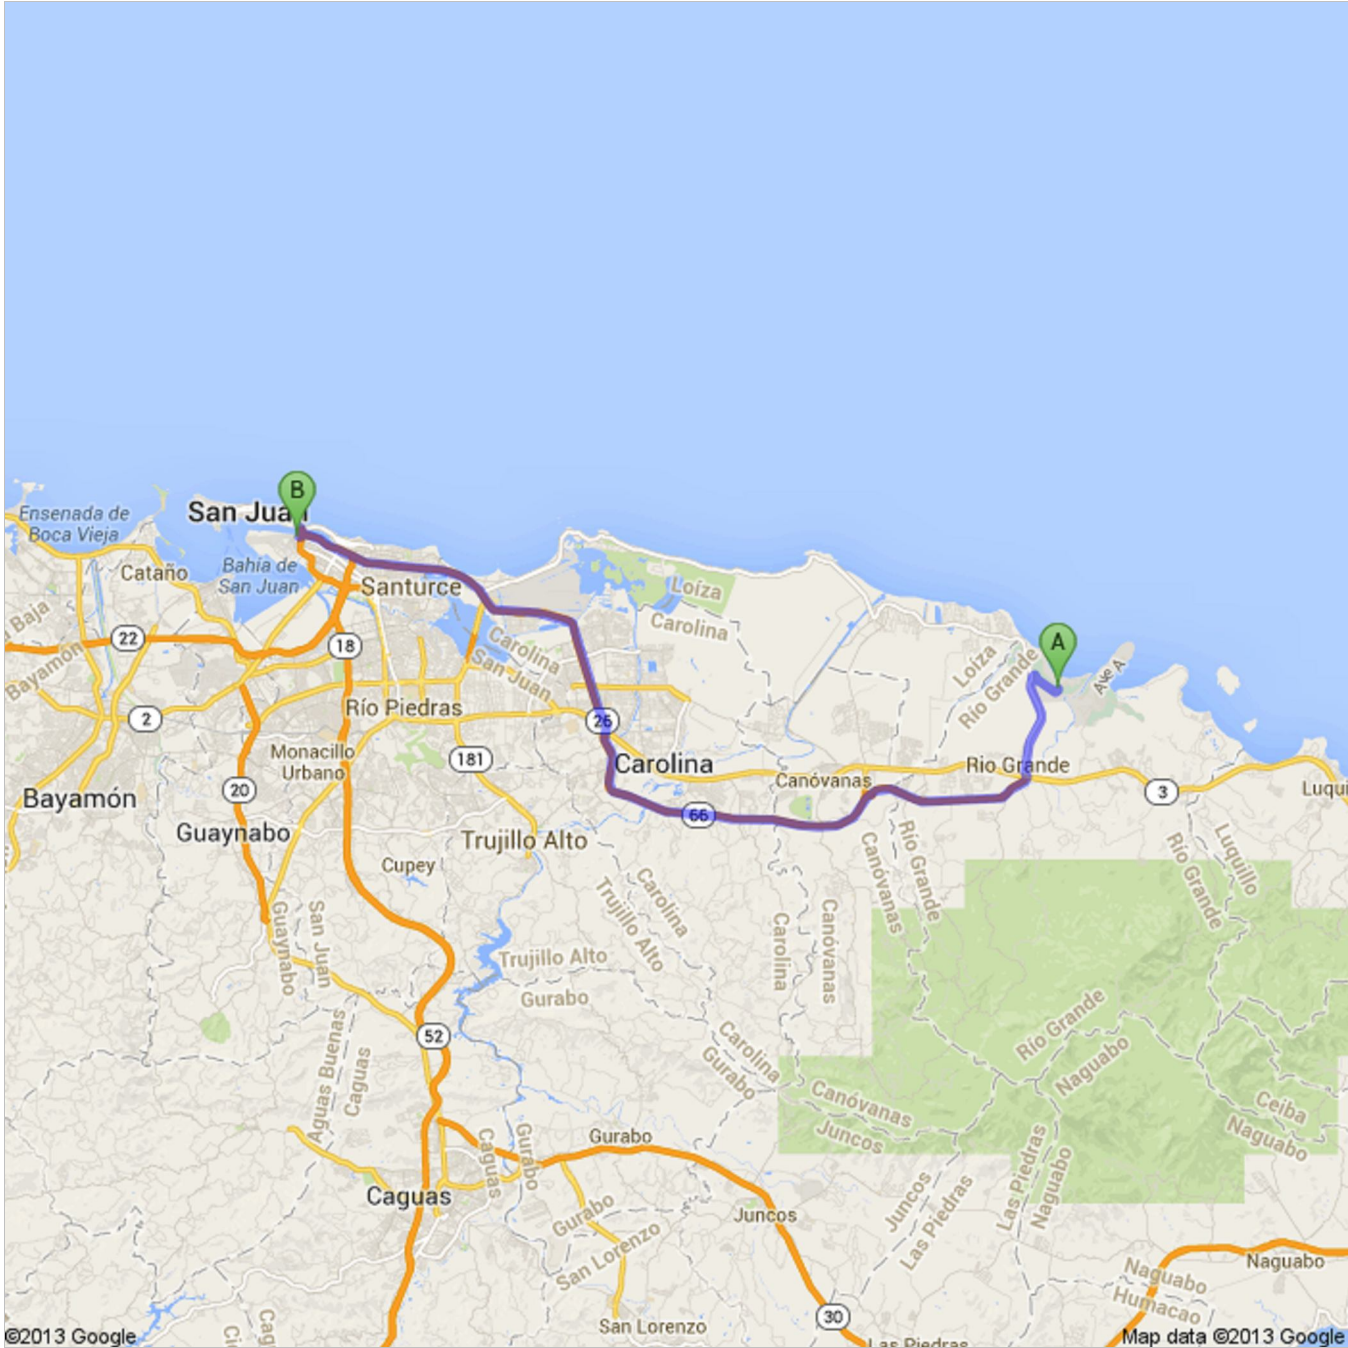

**Directions to Sailing Dreams**

Apartado 9020507, San Juan Bay Marina, Fernandez Juncos Ave.Parada 10., San Juan, PR 00902

**41.2 km – about 34 mins**

From Bahia Beach Resort in Rio Grande.

Sailing Dreams is located on: 482 Fernandez Juncos Avenue, San Juan 00901-3223

**A** **Bahía Beach Resort and Golf Club**  
 Km4.2 Road 187, Rio Grande, 00745, Puerto Rico

1. Head **south**  
 About 3 mins

go 1.4 km  
 total 1.4 km

**187** 2. Turn left onto **PR-187**  
 About 6 mins

go 4.1 km  
 total 5.5 km

**187** 3. Turn right to stay on **PR-187**

go 39 m  
 total 5.5 km

**66** 4. Continue onto **PR-66**  
**Partial toll road**  
 About 12 mins

go 19.8 km  
 total 25.3 km

① 6. Take the exit onto **PR-1 N**

go 210 m  
total 40.9 km

16 10. Exit onto PR-16

go 220 m  
total 41.1 km

11. Turn right

go 16 m  
total 41.2 km

12. Turn left

go 6 m  
total 41.2 km

**Sailing Dreams**  
Apartado 9020507, San Juan Bay Marina, Fernandez Juncos Ave.Parada 10., San Juan, PR 00902