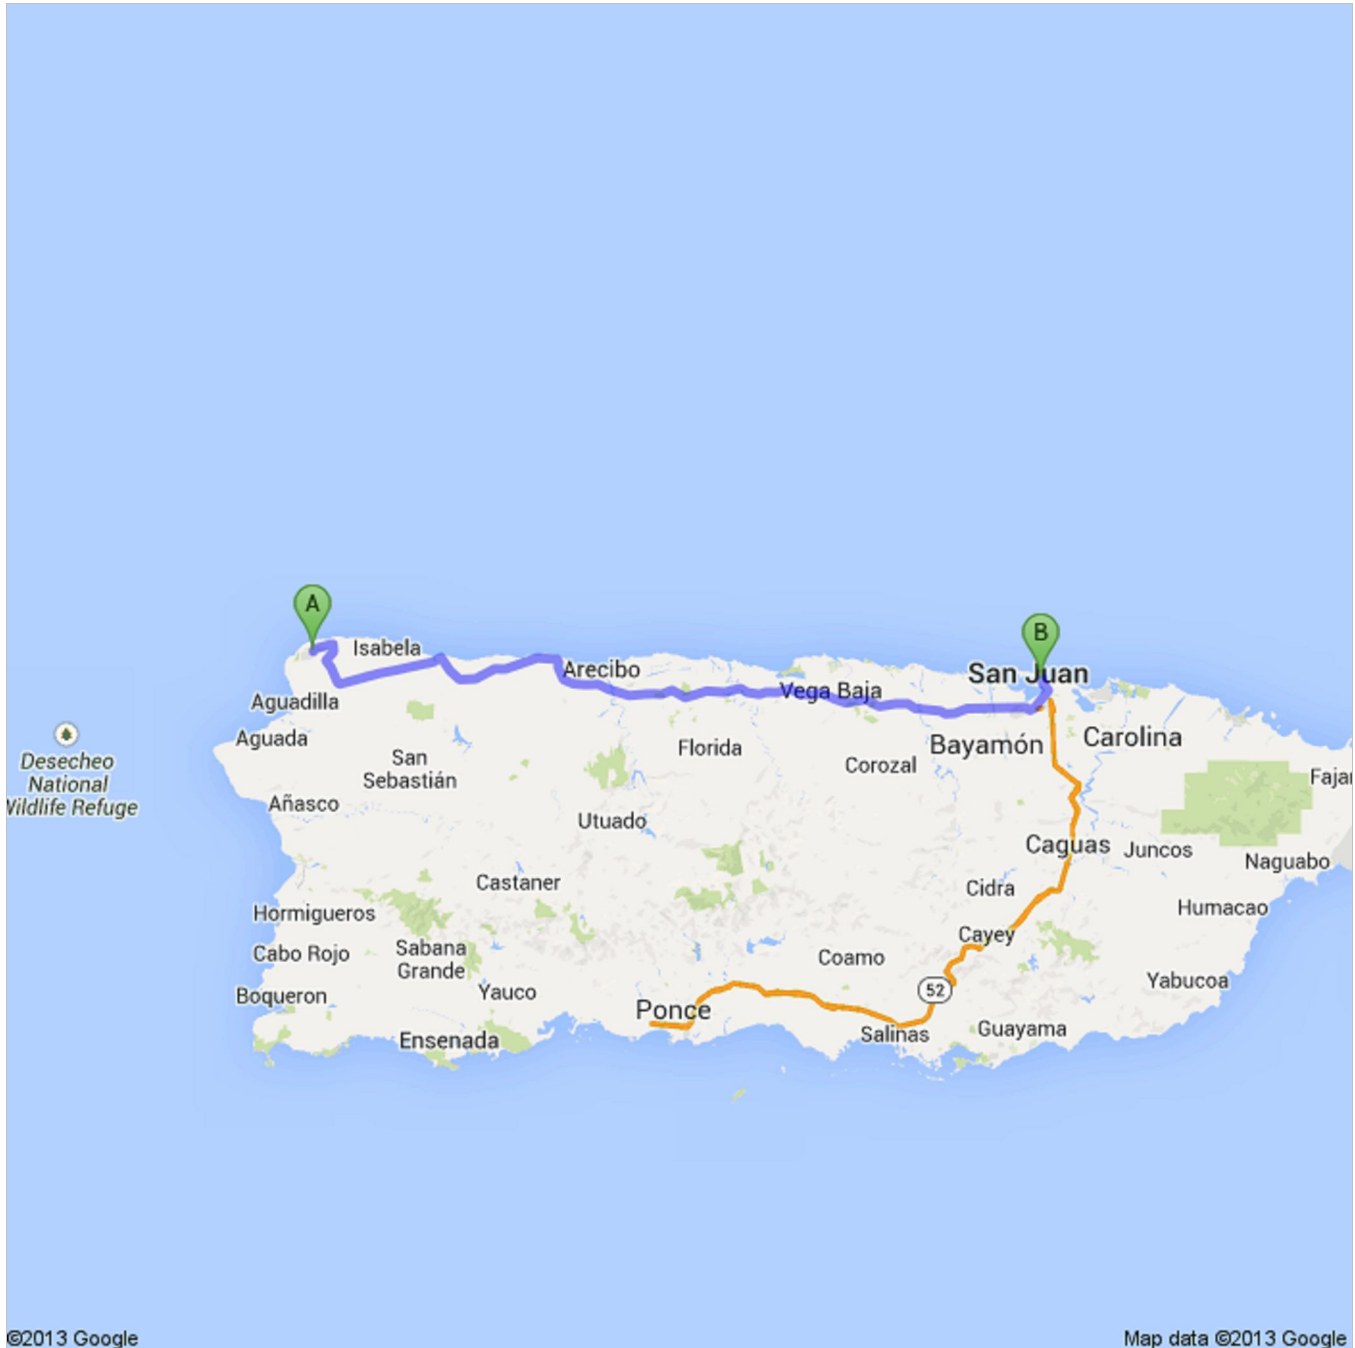

**Directions to Sailing Dreams**

Apartado 9020507, San Juan Bay Marina, Fernandez Juncos Ave.Parada 10., San Juan, PR 00902

**133 km – about 1 hour 35 mins**

From Aguadilla Airport, Aguadilla.

Sailing Dreams is located on: 482 Fernandez Juncos Avenue, San Juan 00901-3223

©2013 Google

Map data ©2013 Google

**Rafael Hernandez Airport**  
 405 Hangar, Aguadilla, 00604, Puerto Rico

1. Head **northwest** toward **Hangar Rd**

go 150 m  
 total 150 m

2. Continue straight onto **Wing Rd**  
 About 46 secs

go 180 m  
 total 350 m

**110** 3. Turn right onto **San Antonio Rd/PR-110**  
 Continue to follow PR-110  
 About 11 mins

go 10.7 km  
 total 11.0 km

**110** 4. Turn right to stay on **PR-110**

go 120 m  
 total 11.1 km

22 6. Keep right to continue on **Puerto Rico 22**  
 Partial toll road  
 About 46 mins

go 78.3 km  
 total 126 km

↖ 7. Take the exit on the left toward **Expreso John F. Kennedy**

go 400 m  
 total 126 km